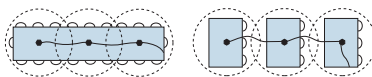

MAX EX Expansion Kit

- + Includes phone and connecting cable to expand MAX EX room coverage (base not included)

MAX EX Expansion Base

- + Used to divide MAXAttach into multiple phone systems for use in separate rooms to provide unrivaled flexibility and affordability

> ROOM APPLICATIONS

MAX EX

MAXAttach™ (MAX EX + MAX Exp. Kit)

MAX EX Expansion Kit

Use with any MAX Phone to expand coverage up to 4 total units.

MAXAttach + 1 Exp. Kit

MAXAttach + 2 Exp. Kits

MAX EX Expansion Base

Enables MAXAttach and MAX EX Expansion Kits to be used in separate rooms. Includes power supply and 25' cable.

> SPECIFICATIONS

Echo Cancellation

Tail time: 60 ms x 3

Noise Cancellation

Dynamic noise cancellation