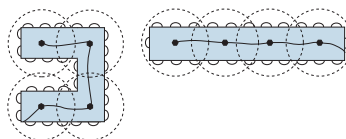

> ROOM APPLICATIONS

MAX EX

MAXAttach™ (MAX EX + MAX Exp. Kit)

MAX EX Expansion Kit

Use with any MAX Phone to expand coverage up to 4 total units.

MAXAttach + 1 Exp. Kit

MAXAttach + 2 Exp. Kits

MAX EX Expansion Base

Enables MAXAttach and MAX EX Expansion Kits to be used in separate rooms. Includes power supply and 25' cable.

> SPECIFICATIONS

Echo Cancellation

Tail time: 60 ms x 3

Noise Cancellation

Dynamic noise cancellation